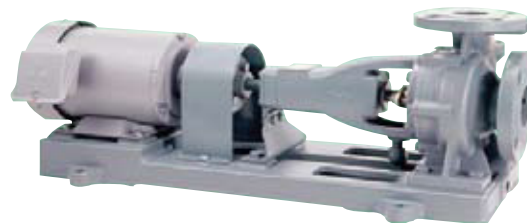

## Model SJ (End-Suction Centrifugal Pump)

### Terms and condition ;

1. Complete set come with IP44 motor(Mechanical seal)
2. Power Source : 3Phase 50Hz/200/380/400/415V